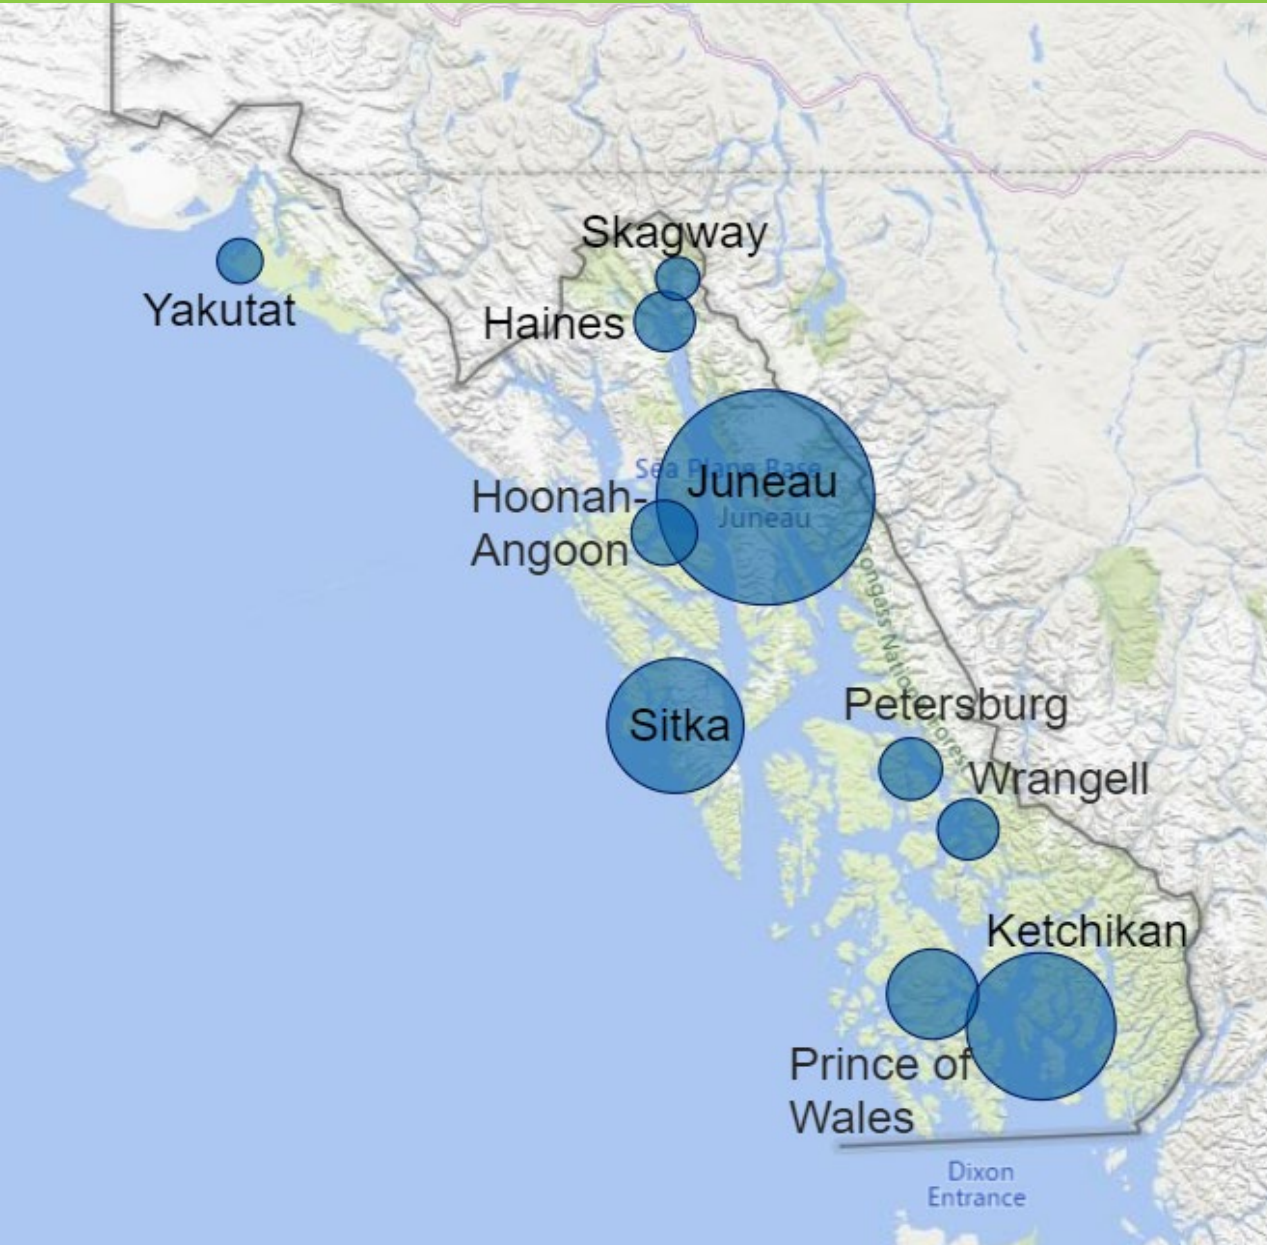

UNIVERSITY *of* ALASKA SOUTHEAST

Elizabeth Cornejo | Southeast Conference Annual Meeting | September 2024

ALASKA'S EXPERIENTIAL LEARNING UNIVERSITY

IMPACTING THE WORLD BY OFFERING AN UNPARALLELED
EDUCATION ROOTED IN THE NATURAL AND CULTURAL
RICHNESS OF SOUTHEAST ALASKA

UNIVERSITY
of ALASKA
SOUTHEAST

Students from Southeast at UAS

Average headcount from 2020 to 2024

52% of UAS students, on average, are from Southeast Alaska.

Southeast Degree-Seeking Students by UAS Department

UAS has over 10,900 Alumni – 70% Live in Alaska

Alaska

| | |
|-----------|------|
| Juneau | 2436 |
| Anchorage | 934 |
| Ketchikan | 537 |
| Sitka | 420 |
| Fairbanks | 271 |

Other Centers

| | |
|---------------------------|-----|
| Seattle/Bellingham | 530 |
| Phoenix/Tucson | 150 |
| Florida | 100 |
| Los Angeles | 74 |
| Denver/Boulder/CO Springs | 70 |
| San Francisco/Bay Area | 67 |