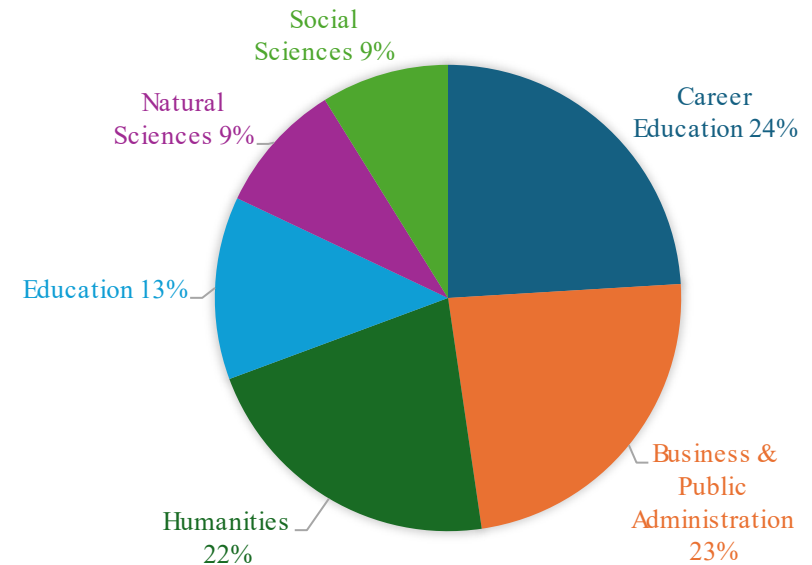

UNIVERSITY *of* ALASKA SOUTHEAST

Elizabeth Cornejo | Southeast Conference Annual Meeting | September 2024

ALASKA'S EXPERIENTIAL LEARNING UNIVERSITY

IMPACTING THE WORLD BY OFFERING AN UNPARALLELED
EDUCATION ROOTED IN THE NATURAL AND CULTURAL
RICHNESS OF SOUTHEAST ALASKA

UNIVERSITY
of ALASKA
SOUTHEAST

Students from Southeast at UAS

Average headcount from 2020 to 2024

52% of UAS students, on average, are from Southeast Alaska.

Southeast Degree-Seeking Students by UAS Department

UAS has over 10,900 Alumni – 70% Live in Alaska

Alaska

| | |
|-----------|------|
| Juneau | 2436 |
| Anchorage | 934 |
| Ketchikan | 537 |
| Sitka | 420 |
| Fairbanks | 271 |

Other Centers

| | |
|---------------------------|-----|
| Seattle/Bellingham | 530 |
| Phoenix/Tucson | 150 |
| Florida | 100 |
| Los Angeles | 74 |
| Denver/Boulder/CO Springs | 70 |
| San Francisco/Bay Area | 67 |