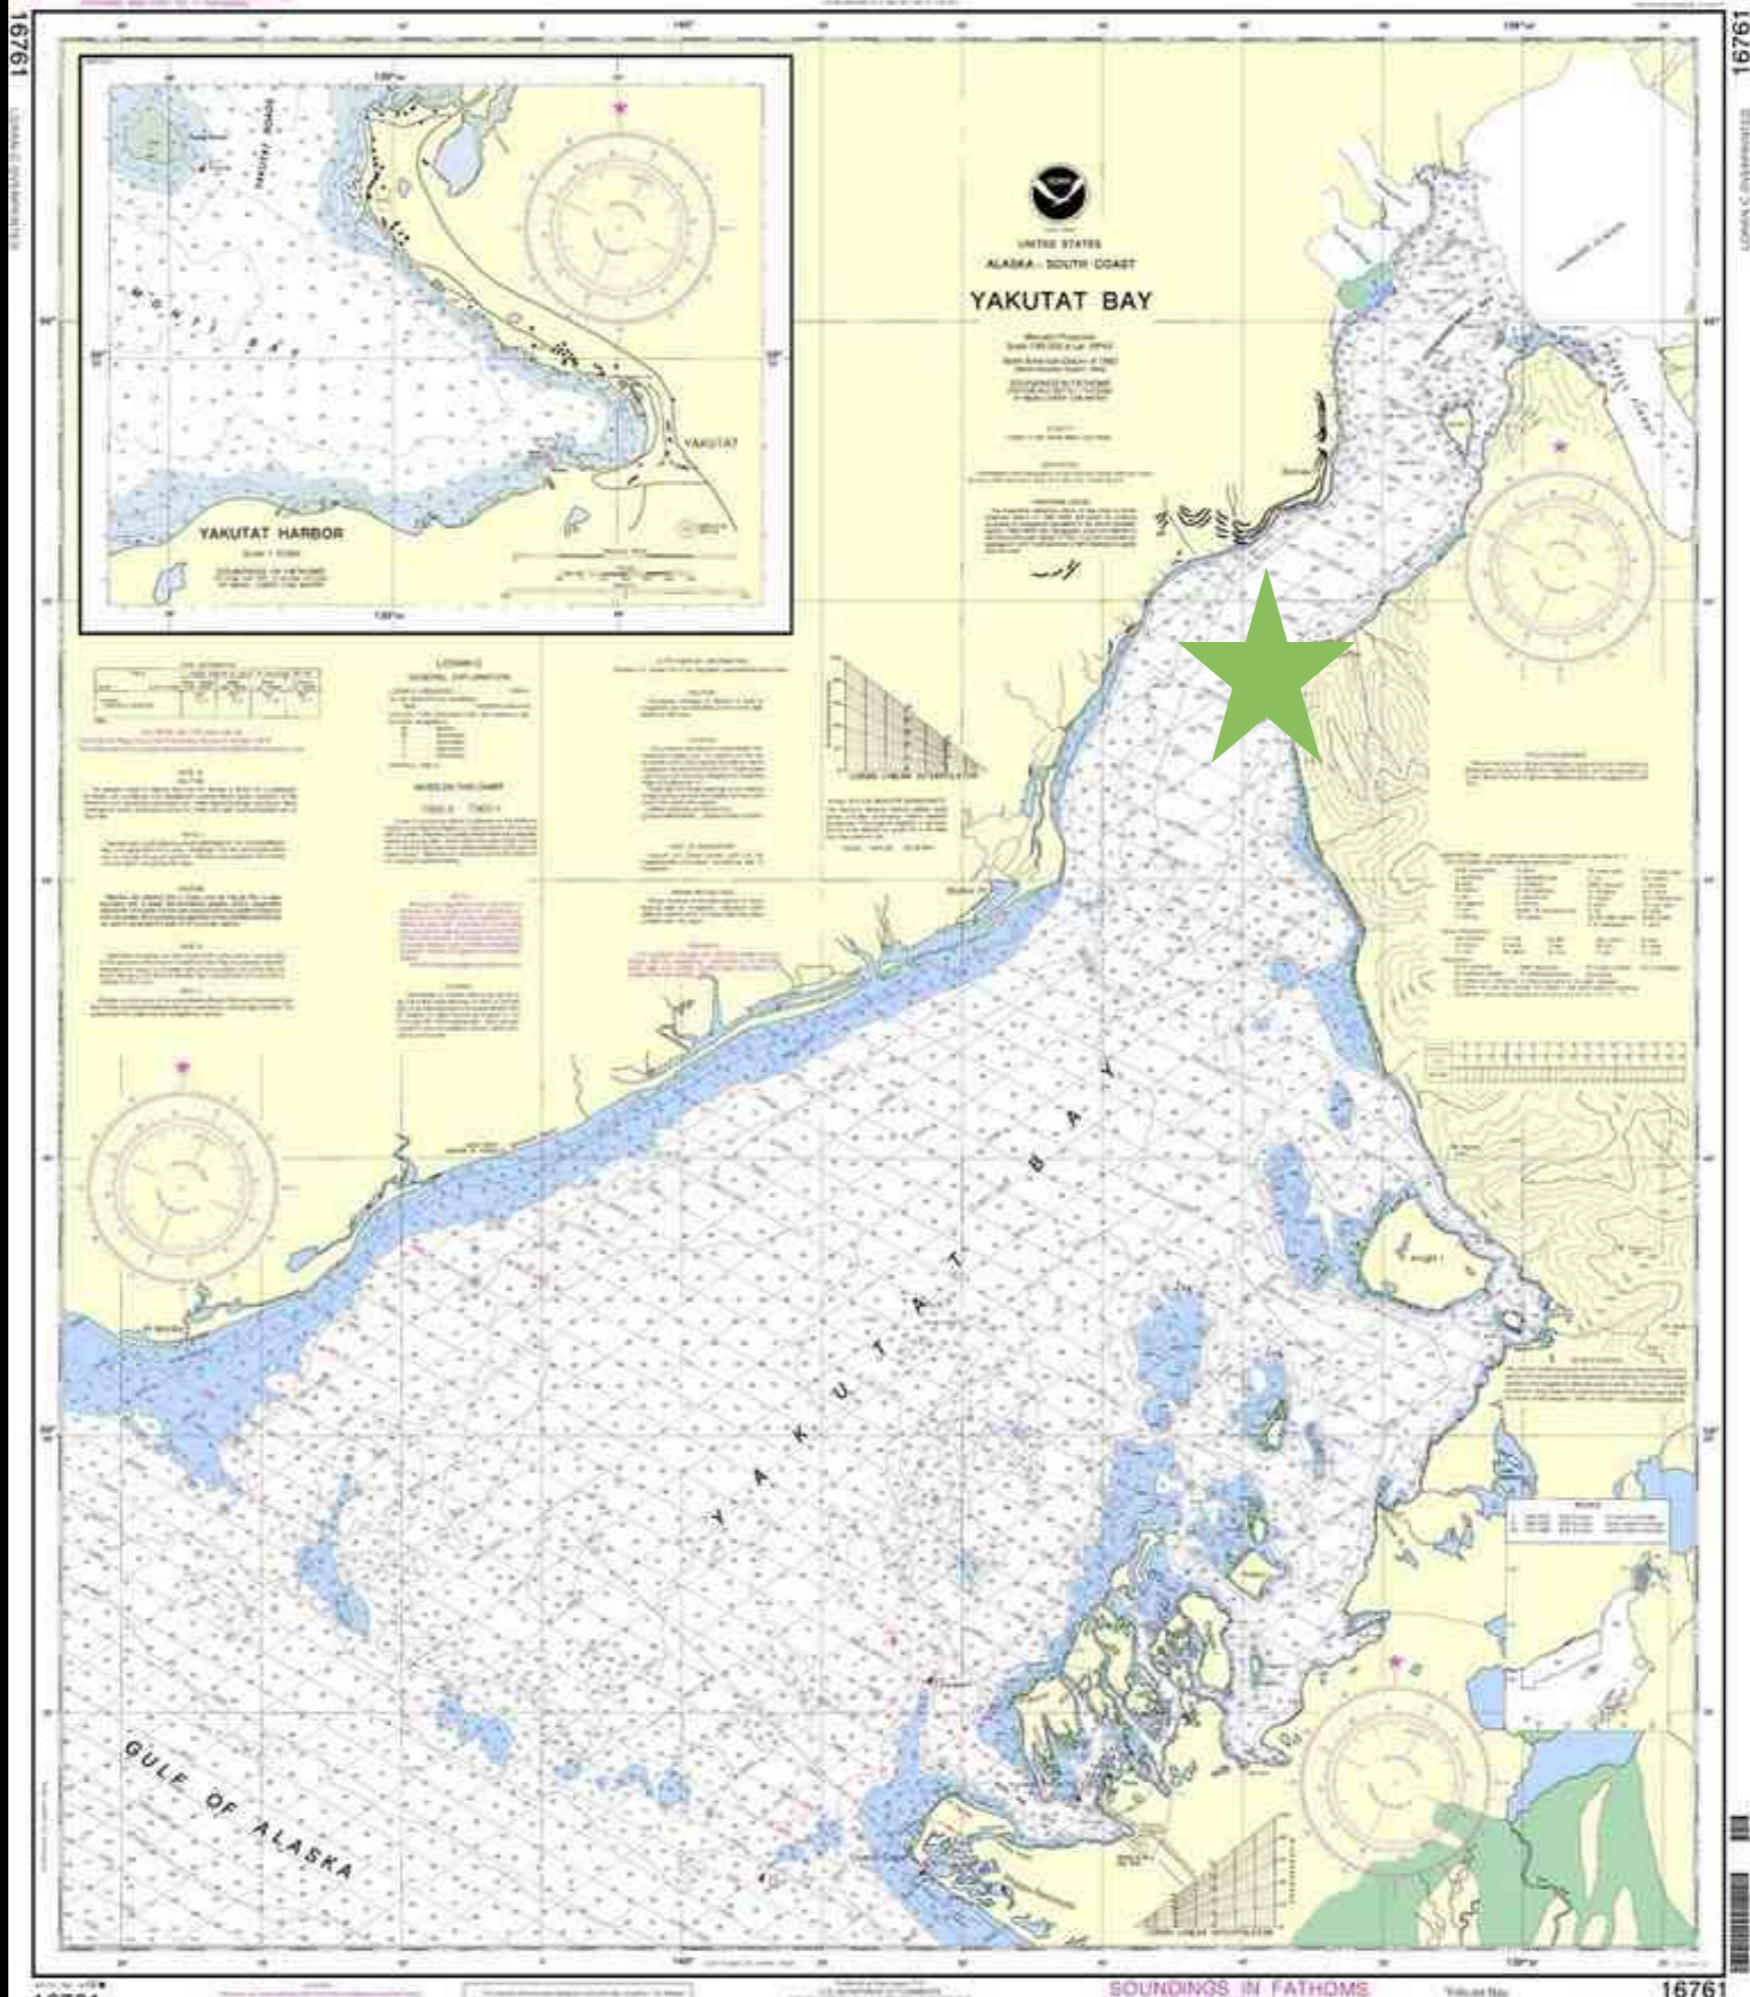

ALLEN MARINE & ALASKAN DREAM CRUISES

A black and white photograph of a large steamship, likely a passenger liner, sailing on the water. The ship has two masts and a prominent smokestack. In the background, there are large, rugged mountains covered in snow. The sky is overcast.

[ALASKA'S] VALUE, MEASURED BY DIRECT RETURNS IN MONEY RECEIVED FROM TOURISTS, WILL BE ENORMOUS." —HENRY GANNETT

50 YEARS OF EXPLORATION AND INNOVATION

Photo from the Barry Washington Collection

Chart of Yakutat Bay

change your perspective.

Experience the raw power of Hubbard, North America's largest tidewater glacier, from the deck of a small expedition vessel.

**ALASKAN
DREAM**

ALASKAN DREAM

FURUNO

ST. HELAINA

ST. HELAINA