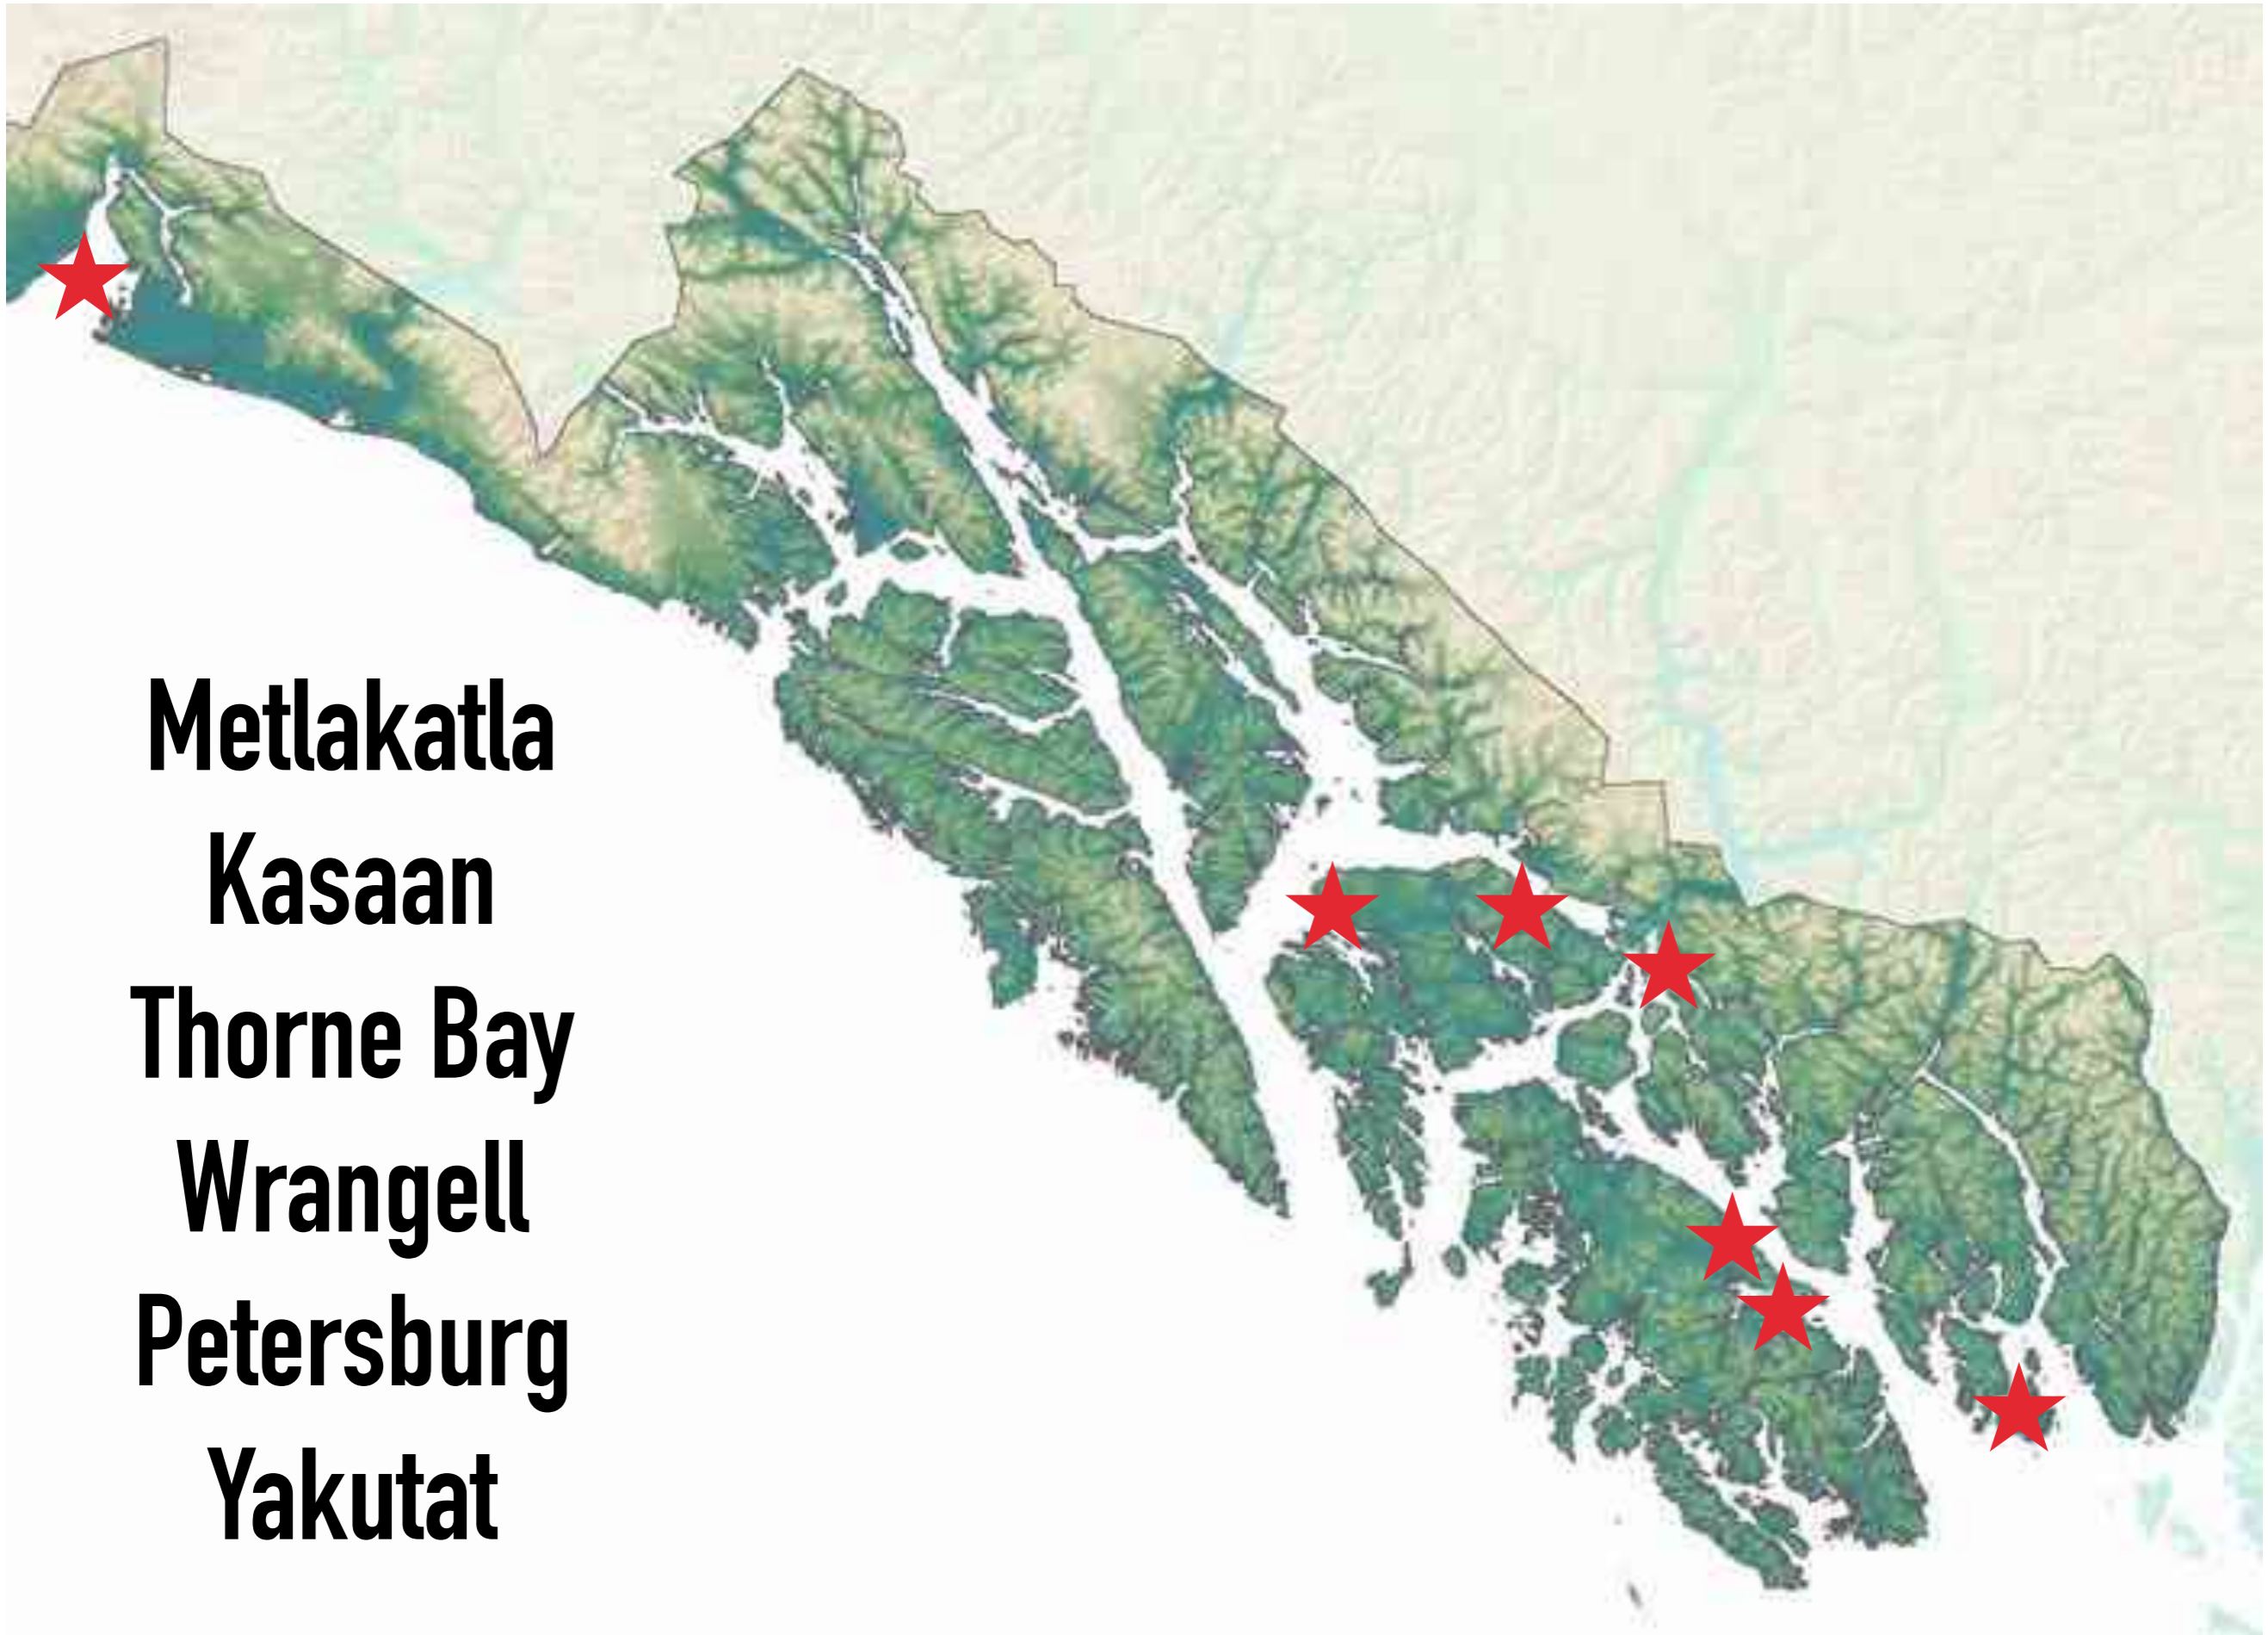

SALES

MANAGERS

ENGINEERS

**GENERAL
LABORERS**

CARPENTERS

KA

ex KWAN

**“The people
who live and
work here are
your guides”**

Metlakatla
Kasaan
Thorne Bay
Wrangell
Petersburg
Yakutat

REGENERATIVE TOURISM CATALYST

Allen Marine Tours

Explore with the Locals

VALUES IN ACTION

SEALASKA

REGENERATIVE TOURISM CATALYST

Allen Marine Tours
Explore with the Locals

**\$5 from each 2020 Alaskan Dream Cruises booking
to rural Southeast Alaska school activities**

GEORGE INLET CANNERY

FIN ISLAND

ALASKA CULINARY EXPERIENCE & EVENING WHALE QUEST

AK

子

PRODUCT OF U.S.A.

筋

THE FOX
LODGE

SITKA HOVERCRAFT ADVENTURE & RAINFOREST EXPLORATION

ALLEN MARINE & ALASKAN DREAM CRUISES