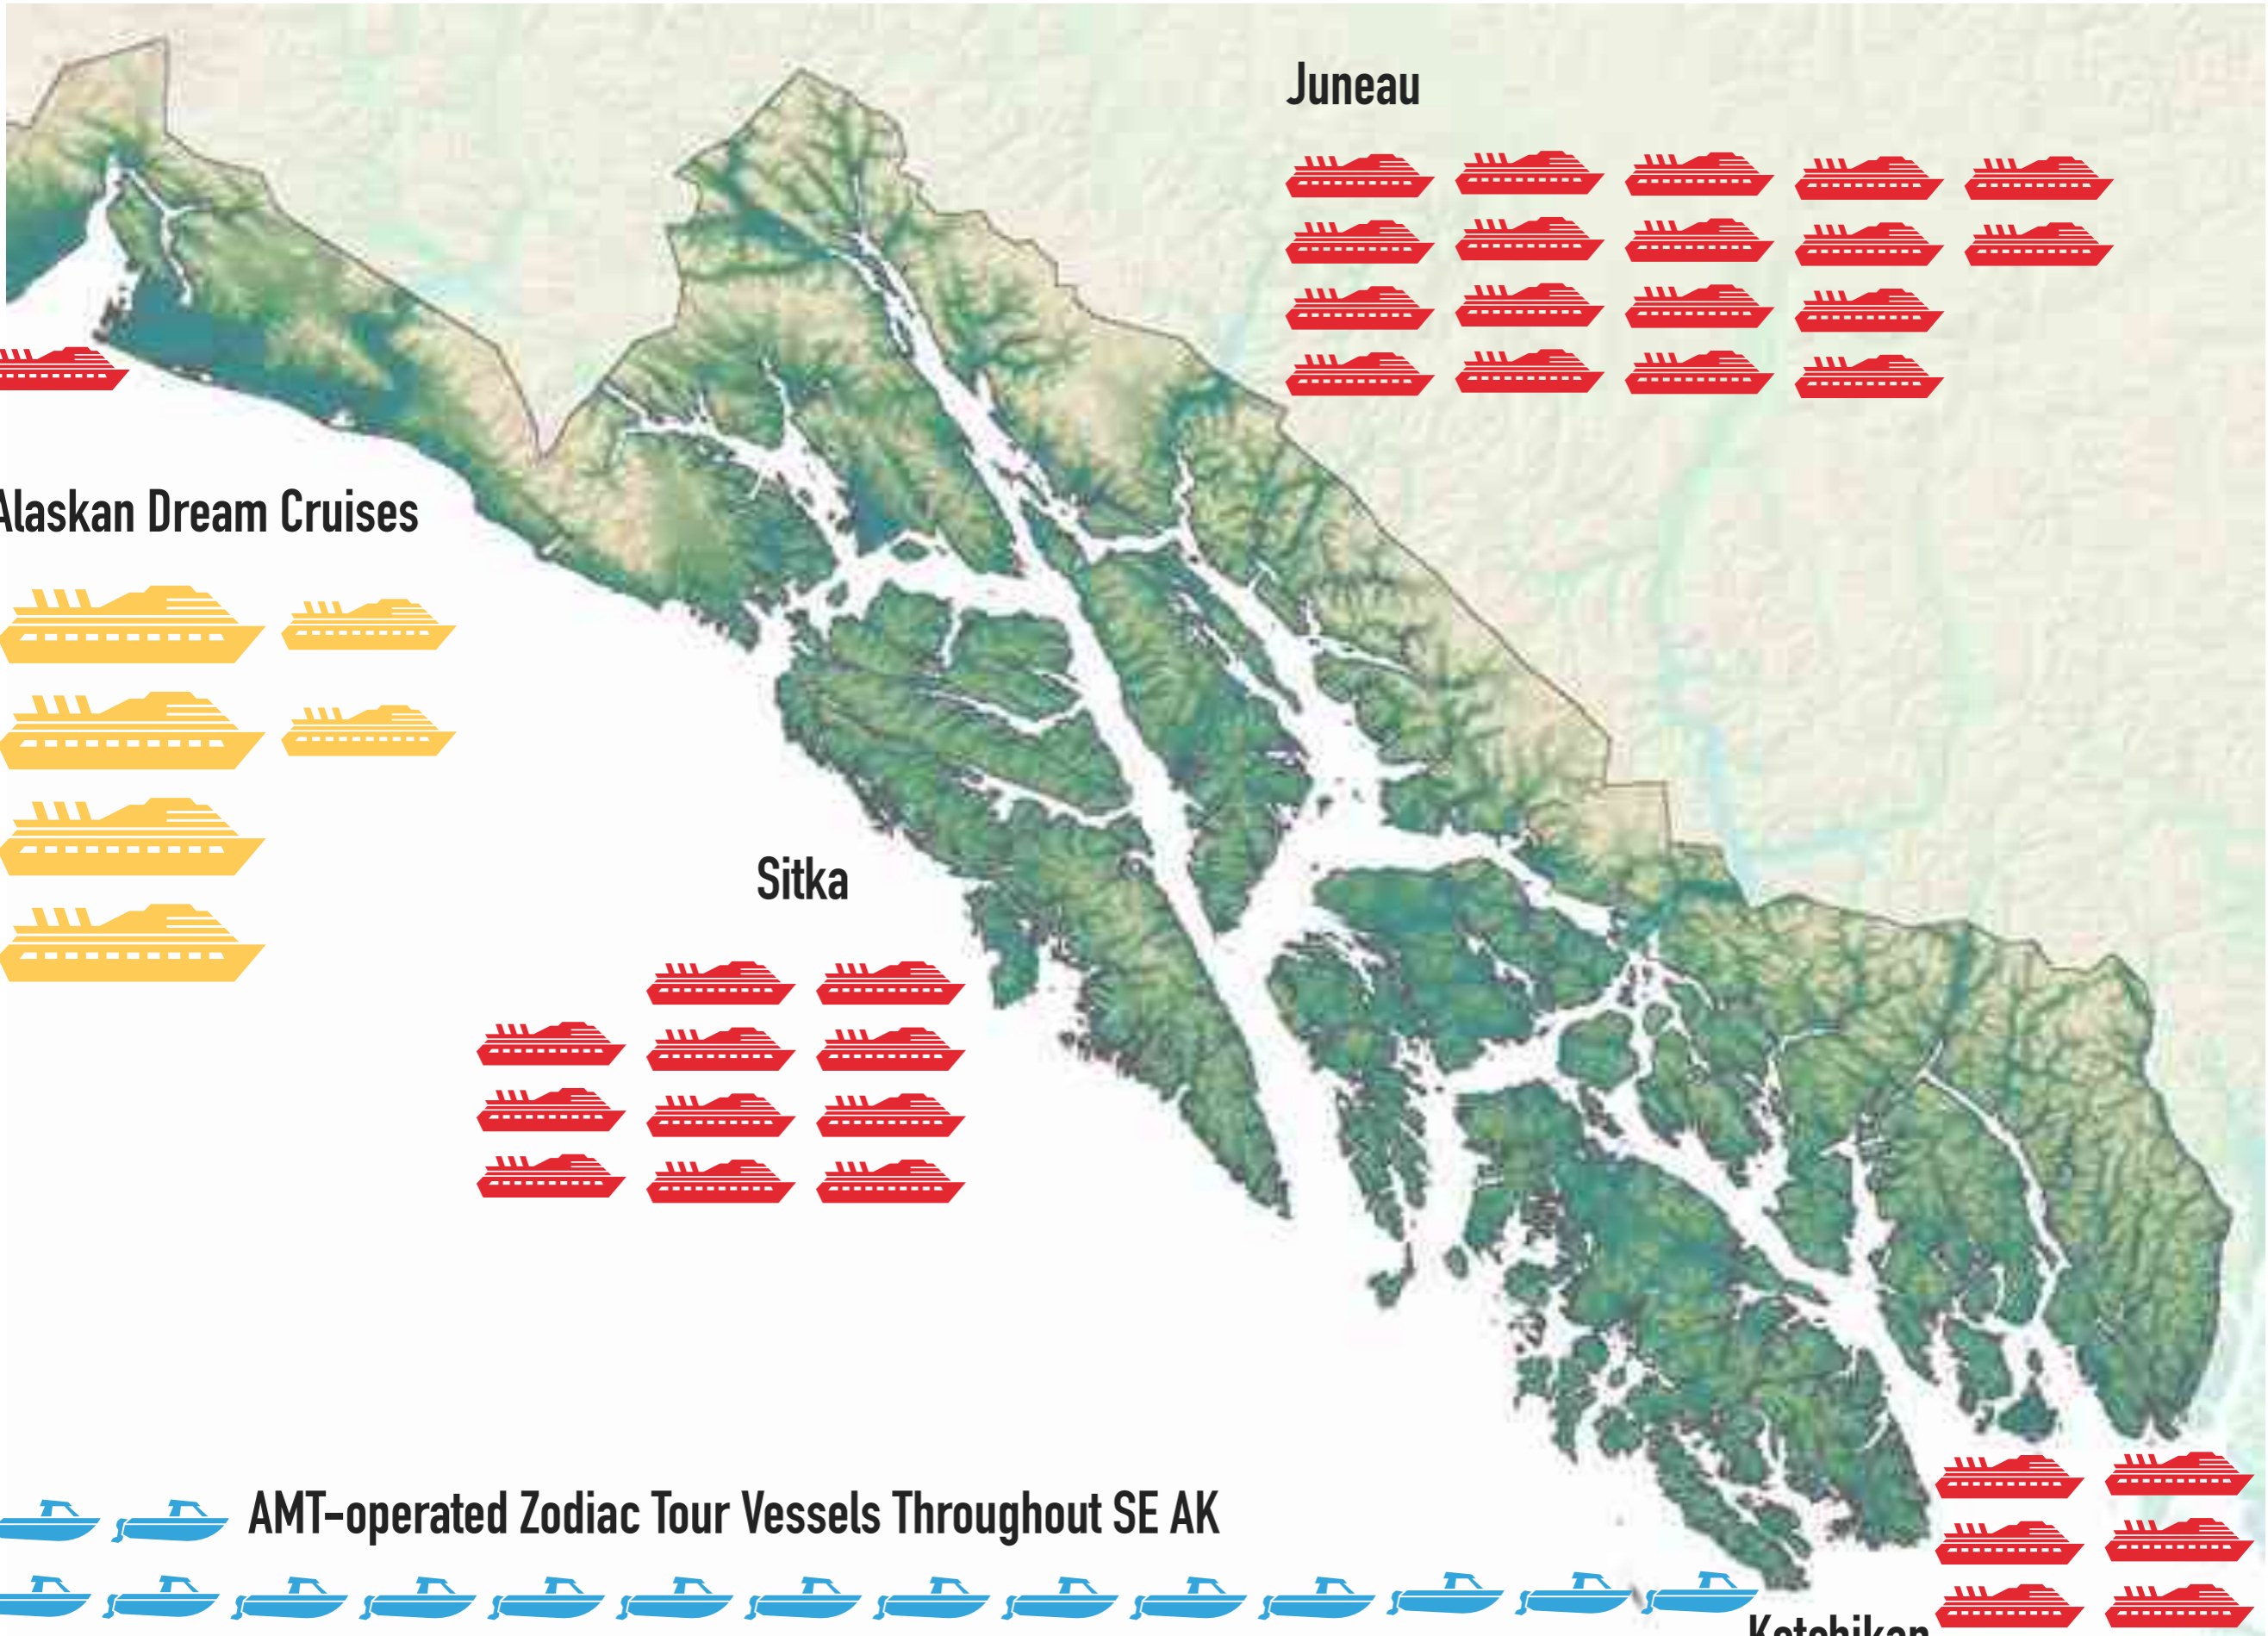

ALLEN MARINE & ALASKAN DREAM CRUISES

A black and white photograph of a large steamship, likely a passenger liner, sailing on the water. The ship has two masts and a prominent smokestack. In the background, there are large, rugged mountains covered in snow. The sky is overcast.

Kruzof Explorer

a former Bering Sea crab boat

Elegant theater room in the former crab hold

Juneau

Alaskan Dream Cruises

Sitka

AMT-operated Zodiac Tour Vessels Throughout SE AK

Ketchikan

Juneau

Alaskan Dream Cruises

70+ CRUISE/TOUR VESSELS

AMT-operated Zodiac Tour Vessels Throughout SE AK

Ketchikan

Allen Marine & Affiliates

**400 seasonal
employees**

**150 full time
employees**

THE FOX
LODGE

SITKA HOVERCRAFT ADVENTURE & RAINFOREST EXPLORATION

ALLEN MARINE & ALASKAN DREAM CRUISES